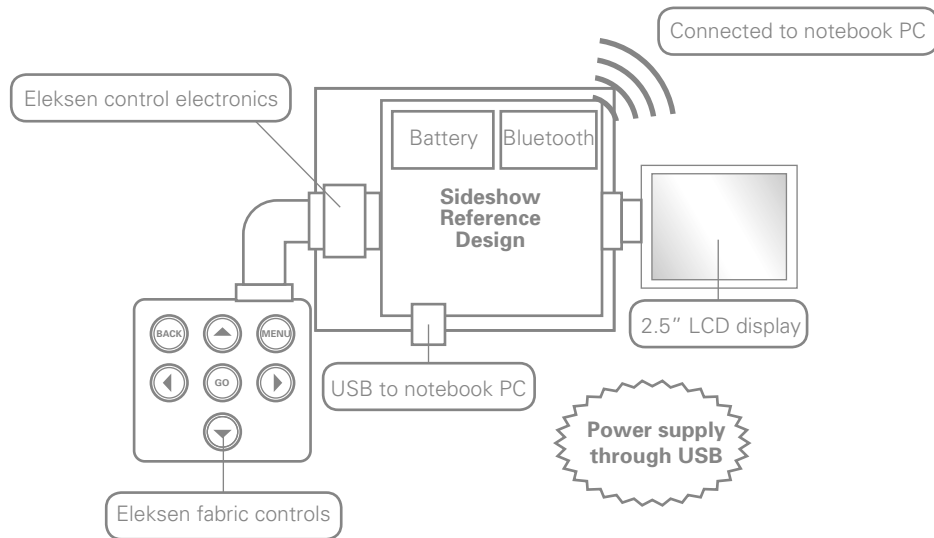

Eleksen's product offering for SideShow

Using its unique patented fabric technology, Elektex®, Eleksen in collaboration with Microsoft has developed a SideShow module which can be incorporated in a wide range of soft-goods peripherals such as computer bags, briefcases, backpacks, fabric keyboards or even garments.

Example of Eleksen module for SideShow

The module consists of three parts:

SideShow Electronics receive critical information from the laptop PC and update the on-board memory cache. The module can receive data from the laptop PC either wirelessly through Bluetooth or via the USB connection depending on the application.

A 2.5 inch LCD display presents the information to the user. Both portrait and landscape configurations can be supported depending on the industrial design requirements

ElekTex fabric controls allow navigation and access to the information stored in the on-board memory cache. Additional controls can be added for enhanced functionality or to support new applications such as MP3 playback, photo album show, video clips, etc.

All three parts are combined in a single, easy to integrate module unit as shown below.

An optional plastic housing (80mm x 55mm x 15mm) simplifies the integration of the module even further. With a small form factor and slim design, Eleksen's SideShow module can be incorporated into even the most demanding soft-goods product designs.