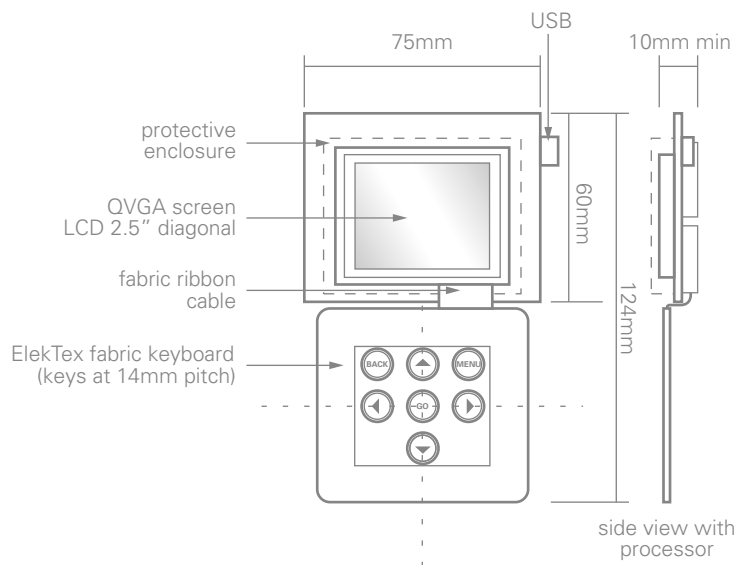

Example of Eleksen module for SideShow

The module consists of three parts:

SideShow Electronics receive critical information from the laptop PC and update the on-board memory cache. The module can receive data from the laptop PC either wirelessly through Bluetooth or via the USB connection depending on the application.

A 2.5 inch LCD display presents the information to the user. Both portrait and landscape configurations can be supported depending on the industrial design requirements

ElekTex fabric controls allow navigation and access to the information stored in the on-board memory cache. Additional controls can be added for enhanced functionality or to support new applications such as MP3 playback, photo album show, video clips, etc.

All three parts are combined in a single, easy to integrate module unit as shown below.

An optional plastic housing (80mm x 55mm x 15mm) simplifies the integration of the module even further. With a small form factor and slim design, Eleksen's SideShow module can be incorporated into even the most demanding soft-goods product designs.